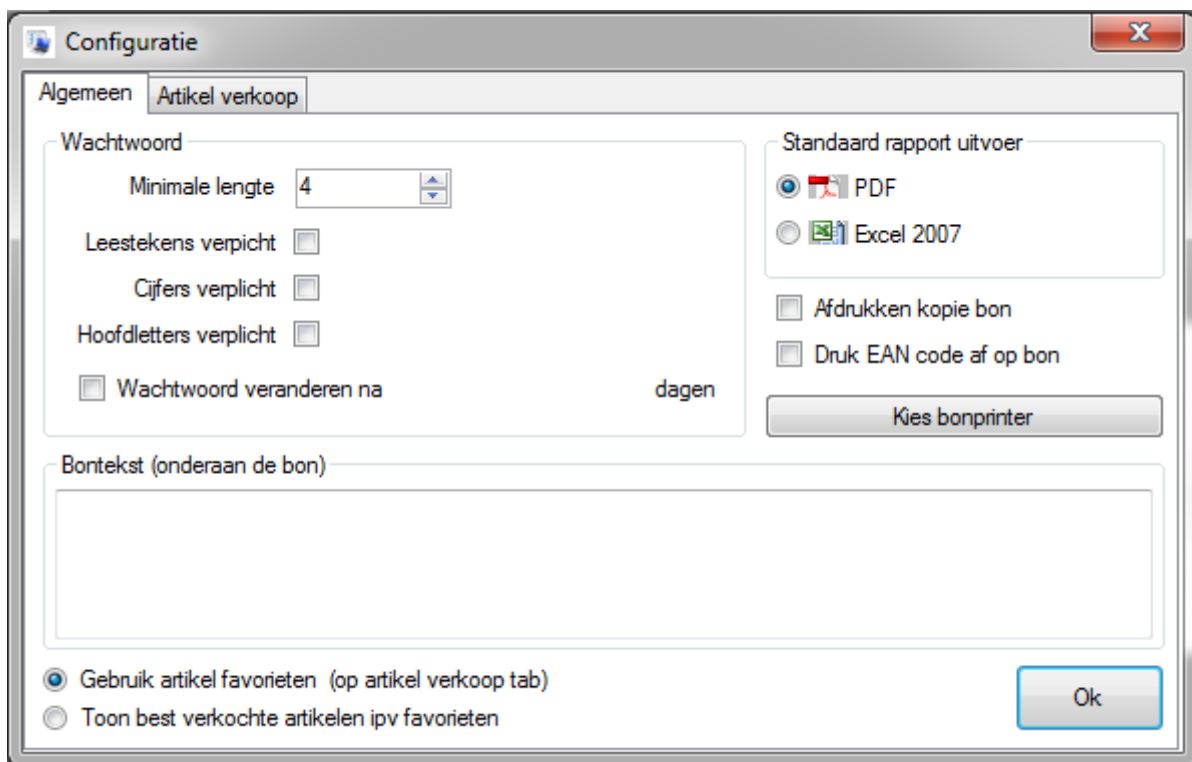

Hier kunt u verschillende functies van Merlin aanpassen, zoals de eisen van het wachtwoord of een extra tekst onderaan de bon toevoegen.

Klik op '**Kies bonprinter**' om de printer te wijzigen.