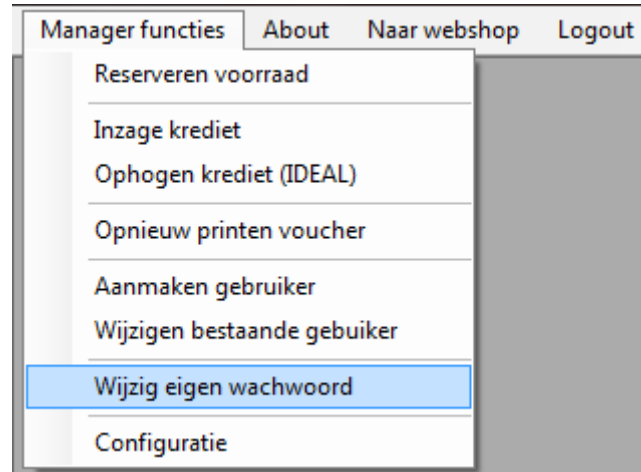

Wijzig eigen wachtwoord.

Om het wachtwoord van de 'Manager' te veranderen gaat u naar 'Wijzig eigen wachtwoord'