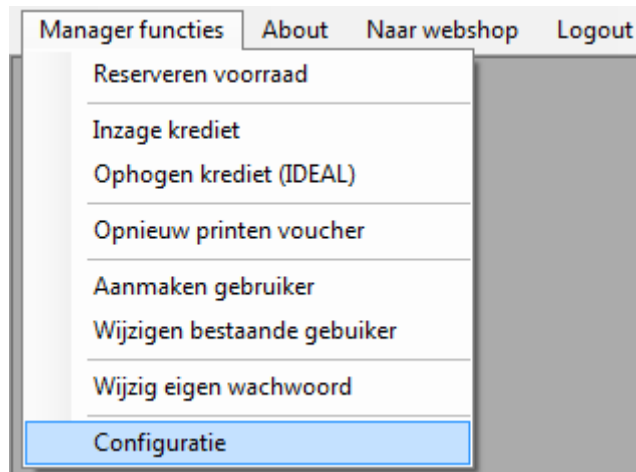

Configuratie.